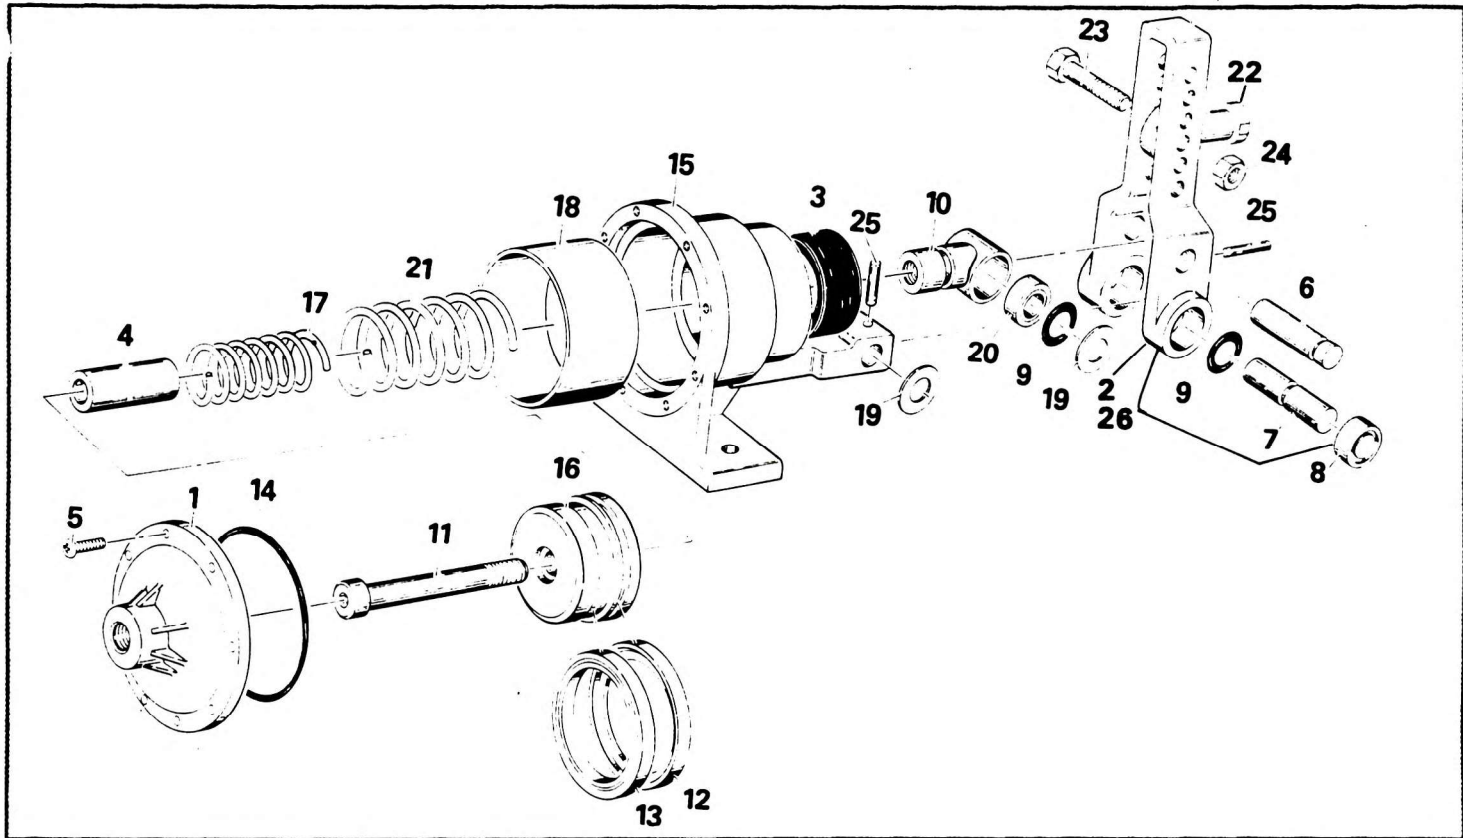

# CYLINDER ASSEMBLY - THROTTLE

## THROTTLE CYLINDER ASSEMBLY

NO.	PART NO.	QTY	DESCRIPTION	NO.	PART NO.	QTY	DESCRIPTION
	7-372-001740		COMPLETE ASSY				
	* 9-926-103031	1	REPAIR KIT	17	9-926-103022	1	SPRING
1	9-926-105883	1	COVER	18	* NOT SERVICED	1	SHELL, CYLINDER
2	NOT SERVICED	1	LEVER	19	9-926-103024	4	WASHER
3	* 9-926-103009	1	BOOT	20	9-926-103025	1	BEARING
			ALSO INCLUDED IN REPAIR KIT	21	9-926-103026	1	SPRING
4	NOT SERVICED	1	SLEEVE	22	9-926-105102	1	END, ROD
5	9-926-103011	8	SCREW	23	9-926-103028	1	SCREW
6	9-926-103012	1	PIN	24	9-926-105101	1	NUT
7	9-926-103013	1	PIN	25	9-926-103030	2	PIN
8	NOT SERVICED	2	BEARING	26	9-926-106335	1	LEVER + BEARING KIT (INCLUDES NBR 2 + 8)
9	7-755-110000	4	O-RING				
10	9-926-105104	1	CYL. CONTROL				
11	9-926-105105	1	SCREW				
12	* NOT SERVICED	1	RING, WEAR				
13	* NOT SERVICED	1	U-CUP				
14	* NOT SERVICED	1	O-RING				
15	NOT SERVICED	1	BODY				
16	9-926-105106	1	PISTON				